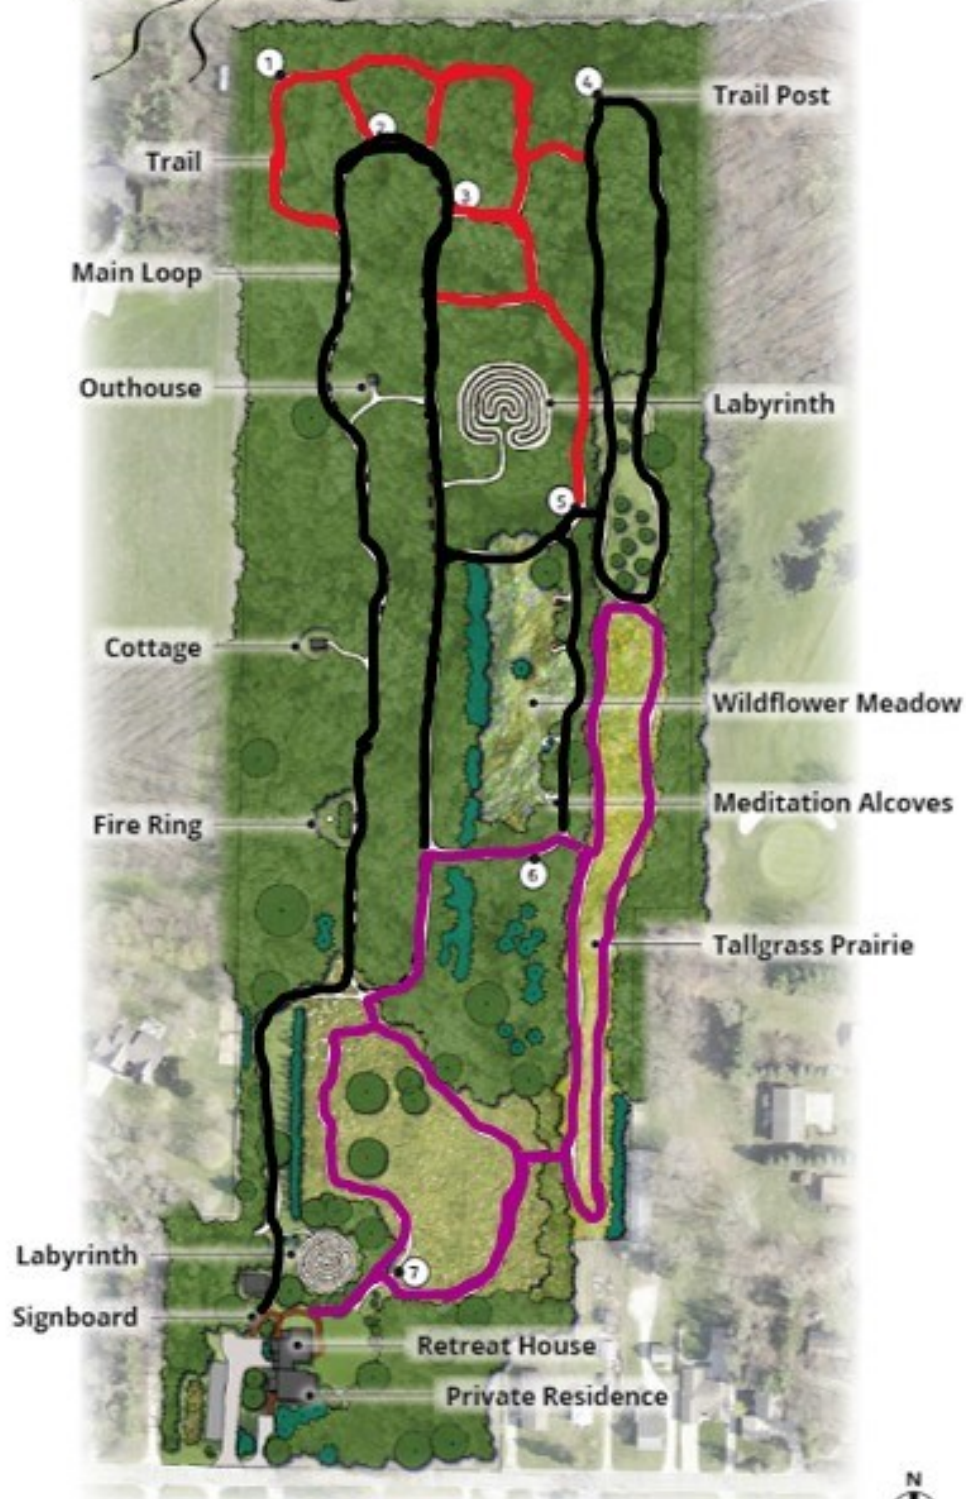

# Pathways Retreat

## Map Key

**Purple:** Please use these trails when it is muddy

**Black:** Use your best judgement; if these trails are muddy, please avoid them as much as possible

**Red:** Please avoid these trails when it is muddy